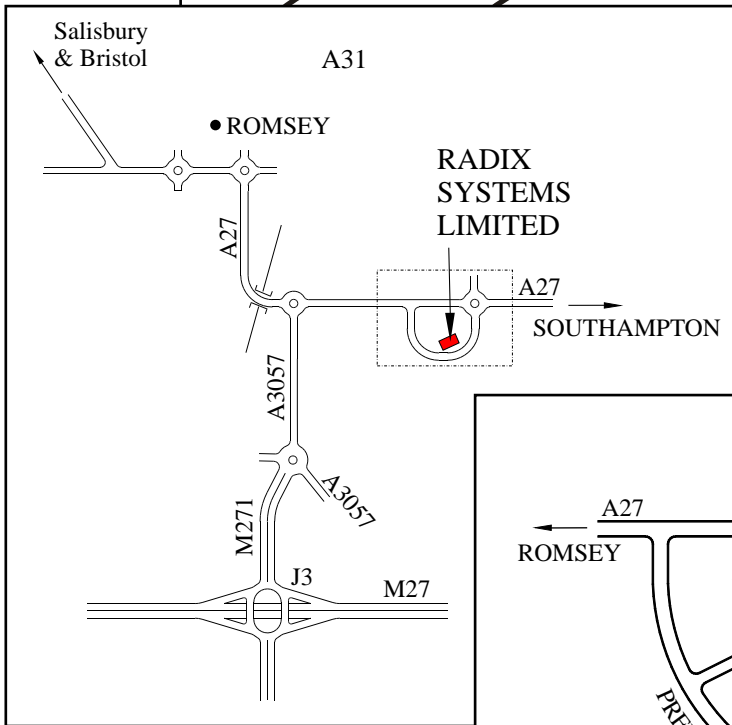

# HOW TO FIND

**RADIX SYSTEMS LIMITED**  
 D3/D4, PREMIER CENTRE  
 ABBEY PARK, ROMSEY  
 HAMPSHIRE  
 SO51 9DG

TELEPHONE : +44 01794 830240

FACSIMILE : +44 01794 830143

## TRAVEL TIMES TO RADIX FROM:

London Airport (Heathrow).....	90 mins
Southampton Airport.....	12 mins
Mainline Railway Southampton Parkway.....	12 mins
London to Southampton by rail.....	60 mins