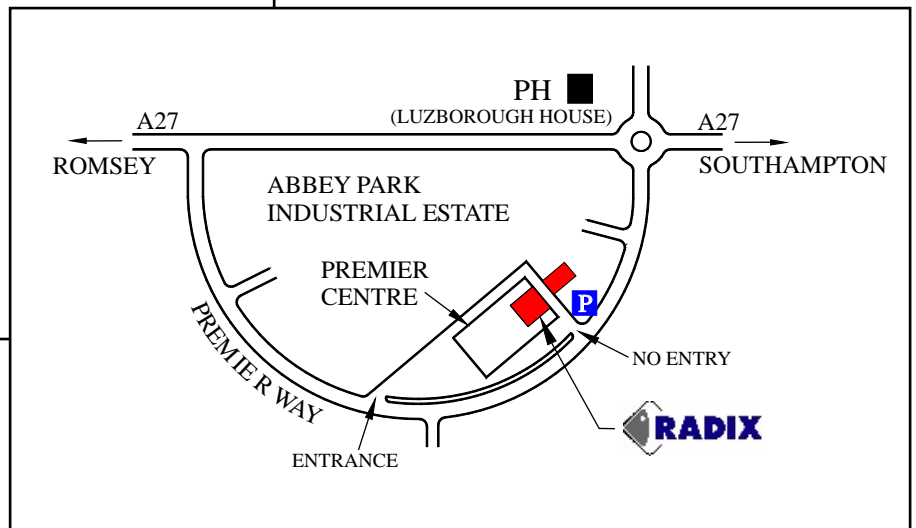

HOW TO FIND

RADIX SYSTEMS LIMITED
D3/D4, PREMIER CENTRE
ABBEY PARK, ROMSEY
HAMPSHIRE
SO51 9DG

TELEPHONE : +44 01794 830240

FACSIMILE : +44 01794 830143

TRAVEL TIMES TO RADIX FROM:

London Airport (Heathrow).....	90 mins
Southampton Airport.....	12 mins
Mainline Railway Southampton Parkway.....	12 mins
London to Southampton by rail.....	60 mins