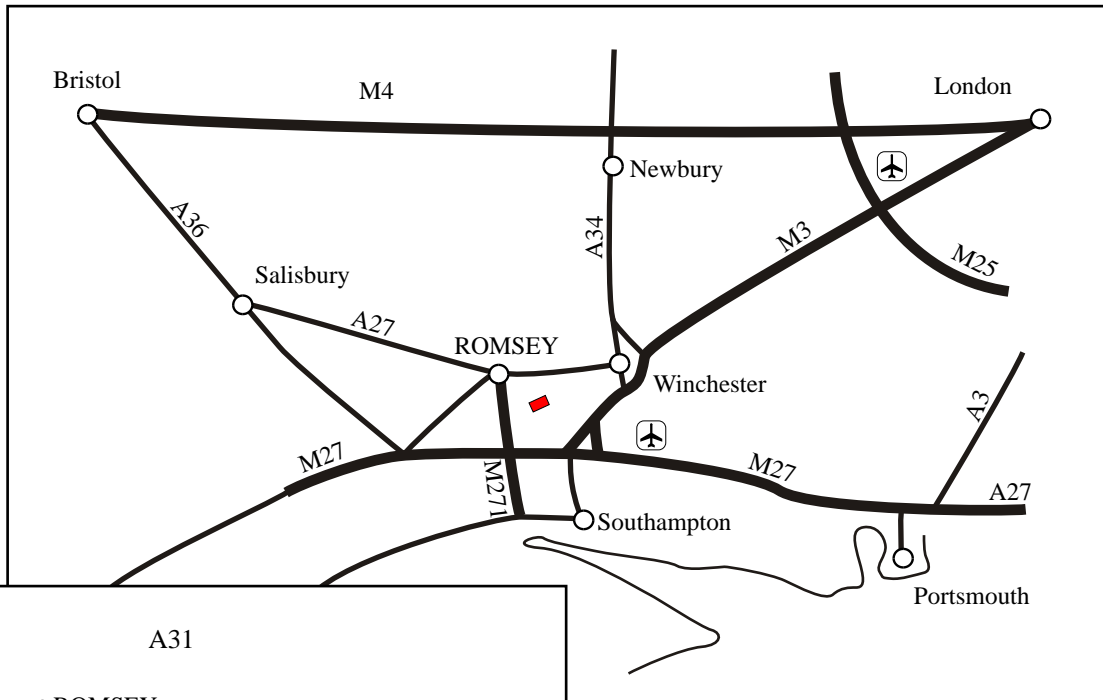

# HOW TO FIND

**RADIX SYSTEMS LIMITED**  
 D3/D4, PREMIER CENTRE  
 ABBEY PARK, ROMSEY  
 HAMPSHIRE  
 SO51 9DG

TELEPHONE : +44 01794 830240

FACSIMILE : +44 01794 830143

## TRAVEL TIMES TO RADIX FROM:

London Airport (Heathrow).....	90 mins
Southampton Airport.....	12 mins
Mainline Railway Southampton Parkway.....	12 mins
London to Southampton by rail.....	60 mins